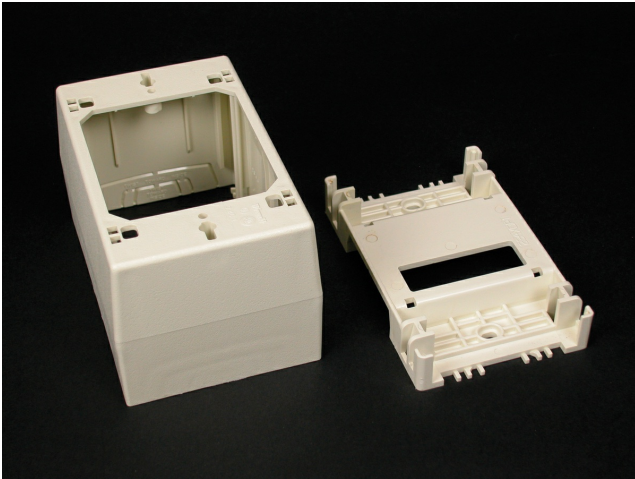

Wiremold
Wiremold 400/800/2300/2300D Series One-Gang Deep Device Box, Ivory
Part No. 2348

The Wiremold 2300 Series raceway is a single compartment raceways for communication or power applications ideal for use in classrooms, office, and hotel applications or anywhere a small low profile raceway is needed. The 2300D Nonmetallic Divided Raceway is for use when power and low voltage cabling is required in the same raceway.

Features & Benefits

This product meets the material restrictions of RoHS

Specifications

General Info

Product Line	Wiremold	Color	Ivory
UPC Number	786776099799	Country Of Origin	United States
Application Sector	Commercial	Standard	cULus Listed Surface Nonmetallic Raceway Fitting: File E90377 Guide RJYT/RJYT7
Type	Raceway		

Dimensions

Product Width US	4.88 in	Product Weight US	0.22 lb
Product Volume US	27.76 cu in	Product Depth US	1.75 in
Product Height US	3.25 in		

Listing Agencies / 3rd Party Agencies

cULus ListingNumber	E90377	cULus Listed	Yes
---------------------	--------	--------------	-----