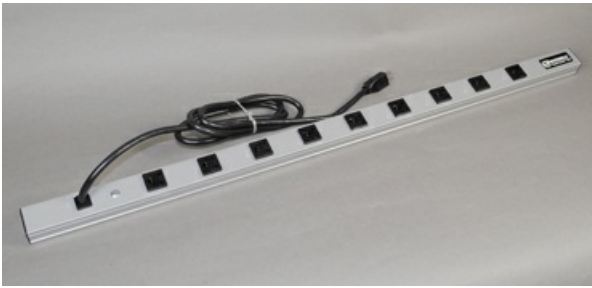

Wiremold
CabinetMate Plug-In Outlet Center Unit / 120V/15A/36 long/9 O/L /15' cord
Part No. 3609ULBD

Nine outlets. 15' (4.6m) cord. Length 36" (914mm). Receptacle center-to-center 3" (76mm). cULus.

Features & Benefits

Nine outlets. 15' (4.6m) cord. Length 36" (914mm). Receptacle center-to-center 3" (76mm). cULus.

Specifications

General Info

Product Line	Wiremold	UPC Number	786776180701
Country Of Origin	Mexico	Receptacle Type	Single
Number of Receptacles	9	Application Sector	Commercial
Standard	cULus Listed	Type	PIOC

Dimensions

Product Width US	1.5 in	Product Length US	36.0 in
------------------	--------	-------------------	---------

Listing Agencies / 3rd Party Agencies

cULus ListingNumber	E66421	cULus Listed	Yes
---------------------	--------	--------------	-----

Mounting Type	Screw-on Mount	Voltage	120.0 V
---------------	----------------	---------	---------

Environmental Conditions	Dry interior locations
--------------------------	------------------------
