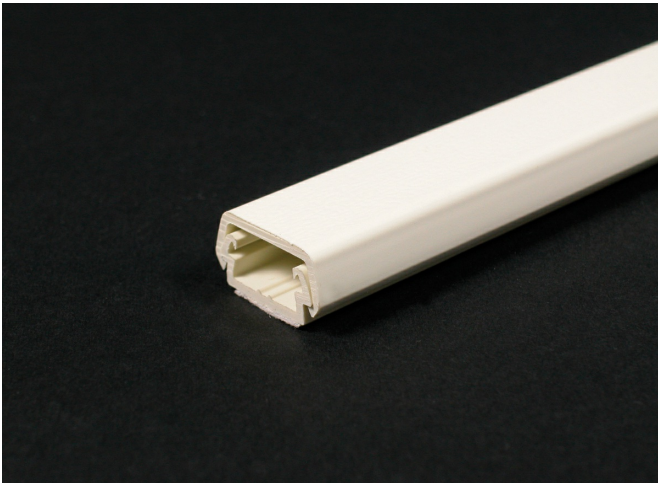

Wiremold
Wiremold 400 Series Raceway Base and Cover, White
Part No. 400BAC-WH

Wiremold 400 Series Raceway Low-profile, two-piece raceway with durable, textured PVC ivory or white finishes. Available in 5' (1.52m) lengths. Packed 100' (30.5m) per carton. Supplied with wide adhesive tape along its entire length.

Features & Benefits

This product meets the material restrictions of RoHS

Specifications

General Info

Product Line	Wiremold	Color	White
UPC Number	786776523201	Country Of Origin	United States
Application Sector	Commercial	Standard	cULus Listed Surface Nonmetallic Raceway: File E90377 Guide RJYT/RJYT7
Type	Raceway		

Dimensions

Product Width US	60.13 in	Product Weight US	7.93 lb
Product Volume US	20.64 cu in	Product Depth US	0.39 in
Product Height US	0.88 in		

Listing Agencies / 3rd Party Agencies

cULus ListingNumber	E90378	cULus Listed	Yes
---------------------	--------	--------------	-----