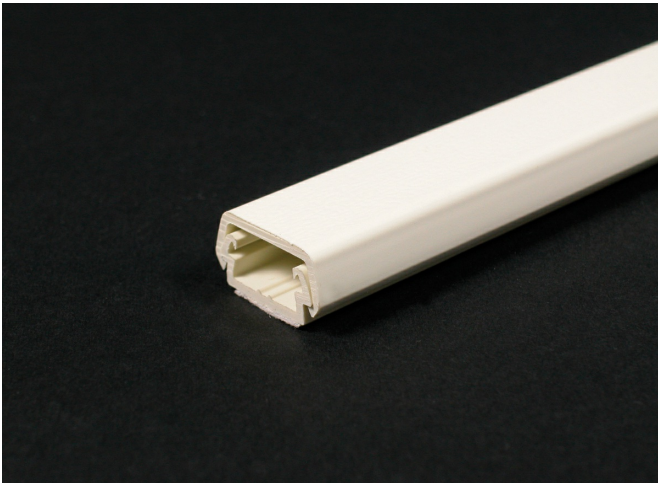

Wiremold
Wiremold 400 Series Raceway Base and Cover, Ivory
Part No. 400BAC

The Wiremold 400 Series raceway is a single compartment raceway for communication or power applications. It is ideal for use in classrooms, office, and hotel applications or anywhere a small low profile raceway is needed.

Features & Benefits

This product meets the material restrictions of RoHS

Specifications

General Info

Product Line	Wiremold	Color	Ivory
UPC Number	786776050035	Country Of Origin	United States
Application Sector	Commercial	Standard	cULus Listed Surface Nonmetallic Raceway: File E90377 Guide RJYT/RJYT7
Type	Raceway		

Dimensions

Product Width US	60.13 in	Product Weight US	7.93 lb
Product Volume US	20.64 cu in	Product Depth US	0.39 in
Product Height US	0.88 in		

Listing Agencies / 3rd Party Agencies

cULus ListingNumber	E90378	cULus Listed	Yes
---------------------	--------	--------------	-----