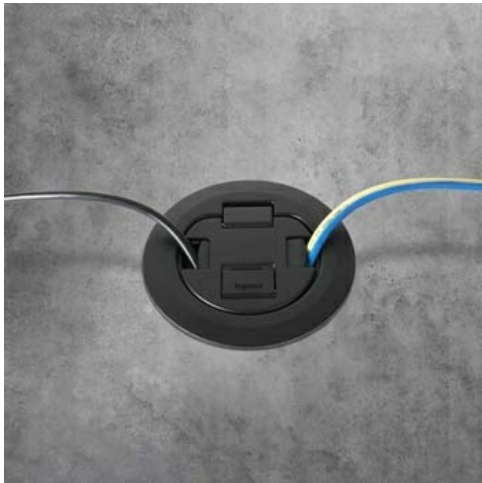

Wiremold  
4AT Surface Style Evolution™ Poke-Thru Cover-Black  
Part No. 4CTCBK

Designed for retrofit and new construction, Evolution Series 4" Poke-Thru devices provide convenient access to power, communications, and audio/video services recessed below floor level - providing maximum device protection. Two gangs of capacity allow you to configure services for the needs of your space. Evolution Series 4" Poke-Thru devices are the perfect fit for kiosks, training rooms, classrooms, healthcare facilities or commercial buildings with open-space architecture.

## Features & Benefits

All Evolution Series Poke-Thru Devices, like every Wiremold Poke-Thru Device, meet and exceed UL scrub water exclusion requirements for tile, carpet, and wood covered floors.