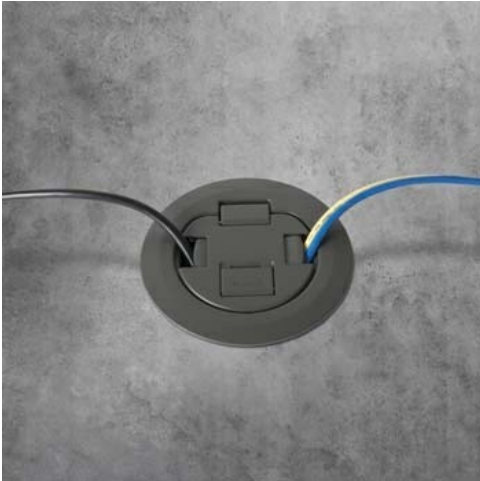

Wiremold
4AT Surface Style Evolution™ Poke-Thru Cover-Gray
Part No. 4CTCGY

Designed for retrofit and new construction, Evolution Series 4" Poke-Thru devices provide convenient access to power, communications, and audio/video services recessed below floor level - providing maximum device protection. Two gangs of capacity allow you to configure services for the needs of your space. Evolution Series 4" Poke-Thru devices are the perfect fit for kiosks, training rooms, classrooms, healthcare facilities or commercial buildings with open-space architecture.

Features & Benefits

All Evolution Series Poke-Thru Devices, like every Wiremold Poke-Thru Device, meet and exceed UL scrub water exclusion requirements for tile, carpet, and wood covered floors.

Specifications