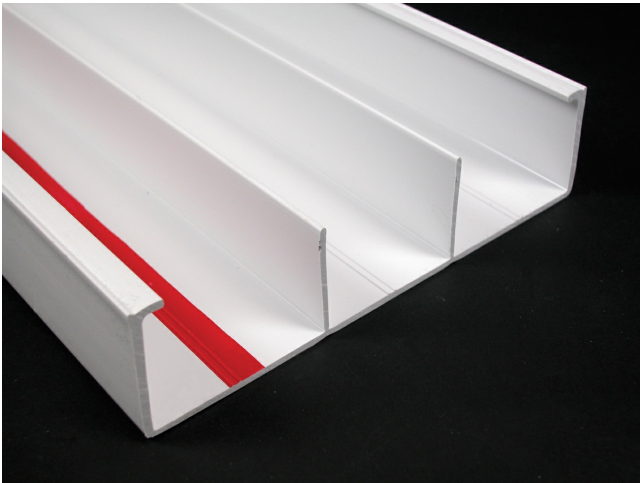

Wiremold
Wiremold 5500 Series Divided Raceway Base
Part No. 5500BD3

The Wiremold 5500 Series raceway from Legrand provides wire and cable management for data, voice, video, and power applications. It has three equal compartments for use for separate services in one raceway. Breakaway dividers enable different compartment configurations. It is ideal for large cable and wire requirements in schools, office buildings, and other institutions.

Features & Benefits

This product meets the material restrictions of RoHS

Specifications

General Info

Product Line	Wiremold	Color	Ivory
UPC Number	786776034783	Country Of Origin	United States
Application Sector	Commercial	Standard	cULus Listed Surface Nonmetallic Raceway: File E90377 Guide RJYT/RJYT7
Type	Raceway		

Dimensions

Product Width US	96.25 in	Product Weight US	34.19 lb
Product Volume US	1040.16 cu in	Product Depth US	1.63 in
Product Height US	6.63 in		

Listing Agencies / 3rd Party Agencies

cULus ListingNumber	E90378	cULus Listed	Yes
---------------------	--------	--------------	-----