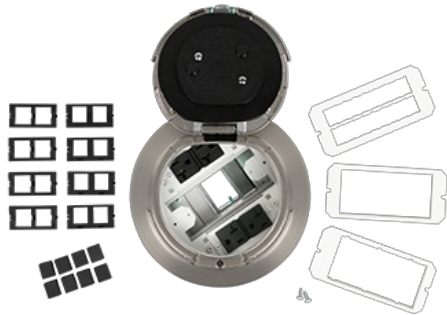

Wiremold
6IN PREWIRED FLUSH STYLE ASSEM SN SATIN NICKEL
Part No. 6AT2PSN

Designed for retrofit and new construction, Evolution Series 6" Poke-Thru devices provide convenient access to power, communications, and audio/video services recessed below floor level - providing maximum device protection. With three gangs of capacity that allow you to configure services for the needs of your space, services can be placed in any location within the unit. The low-profile durable metal covers are available in seven finishes, designed to match any space. The cover also features sliding doors that allow cables to neatly egress from the unit, protecting cables while reducing tripping hazards. Evolution Series 6" Poke-Thru devices are the perfect fit for meeting and training rooms, classrooms, healthcare facilities or commercial buildings with open-space architecture.

Features & Benefits

All Evolution Series Poke-Thru Devices, like every Wiremold Poke-Thru Device, meet and exceed UL scrub water exclusion requirements for tile, carpet, and wood covered floors.

Specifications

General Info

Product Line	Wiremold	UPC Number	786564096696
Country Of Origin	United States	Construction	Assembled
Number of Knockouts	3	Application Sector	Commercial
Standard	cULus Listed Metallic Outlet Boxes: File E2961 Guide QCIT Meets Article 314.27(C) of NEC.	Type	Poke-Thru

Dimensions

Product Width US	7.25 in	Product Height US	16.25 in
Cubic Capacity	2578.88 cu in		

Listing Agencies / 3rd Party Agencies

cULus ListingNumber	E2961	cULus Listed	Yes
---------------------	-------	--------------	-----