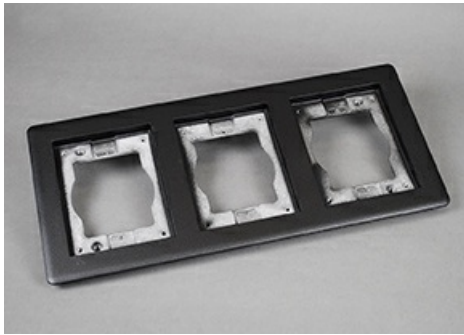

Wiremold
Carpet and Tile Flange
Part No. 837TCAL-BK

Three-gang powder-coated aluminum combination carpet and tile flange, 6.080" x 13.17" (154.4mm x 335mm). Accepts Ortronics MAB6TJ TracJack and MAB3S2 Series II adapters and Wiremold CM Series inserts, sold separately. NOTE: Brass covers and flanges are not interchangeable with aluminum or nonmetallic covers and flanges. Nonmetallic covers are interchangeable with aluminum flanges.

Features & Benefits

Three-gang powder-coated aluminum combination carpet and tile flange, 6.080" x 13.17" (154.4mm x 335mm). Accepts Ortronics MAB6TJ TracJack and MAB3S2 Series II adapters and Wiremold CM Series inserts, sold separately. NOTE: Brass covers and flanges are not interchangeable with aluminum or nonmetallic covers and flanges. Nonmetallic covers are interchangeable with aluminum flanges.

Dimensions

Product Width US	6.166 in	Product Length US	13.187 in
------------------	----------	-------------------	-----------

Listing Agencies / 3rd Party Agencies

cULus ListingNumber	E2961	cULus Listed	Yes
---------------------	-------	--------------	-----