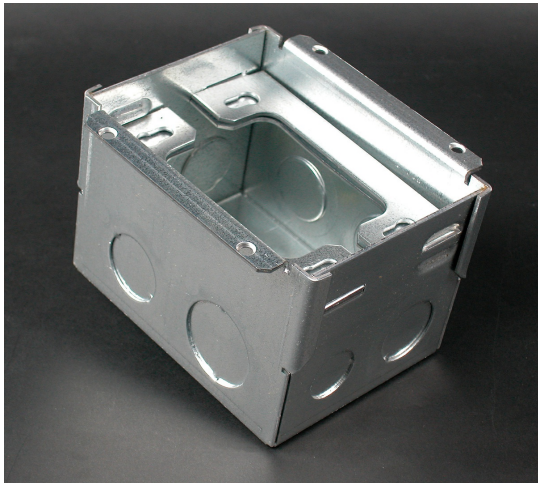

Wiremold
880W1 Series Steel Floor Box
Part No. 880W1

One-gang steel box for wood floors.

Features & Benefits

One-gang steel box for wood floors.

Specifications

General Info

Product Line	Wiremold	UPC Number	786564109563
Country Of Origin	Mexico	Construction	Assembled
Application Sector	Commercial	Standard	cULus Listed Metallic Outlet Boxes: File E2961 Guide QCIT. Meets Article 314.27(C) of NEC.
Type	Floor Box		

Dimensions

Product Width US	5.0 in	Product Depth US	4.5 in
Product Height US	3.5 in		

Listing Agencies / 3rd Party Agencies

cULus ListingNumber	E2961	cULus Listed	Yes
---------------------	-------	--------------	-----