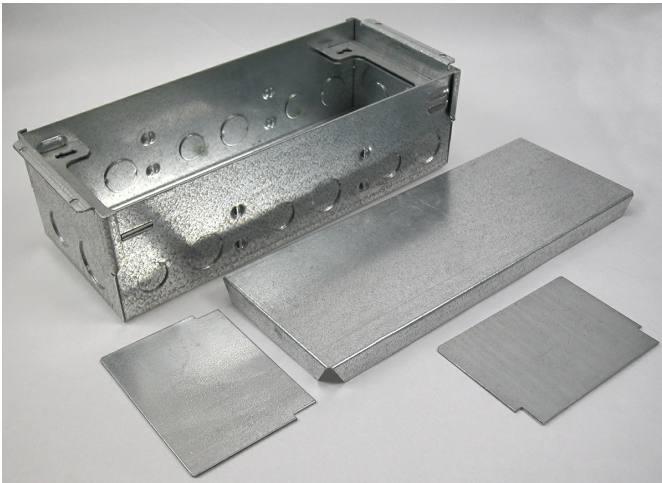

Wiremold
880W3 Series Steel Floor Box
Part No. 880W3

Three-gang steel box for wood floors.

Features & Benefits

Three-gang steel box for wood floors.

Specifications

General Info

Product Line	Wiremold	UPC Number	786564109587
Country Of Origin	Mexico	Construction	Assembled
Application Sector	Commercial	Standard	cULus Listed Metallic Outlet Boxes: File E2961 Guide QCIT. Meets Article 314.27(C) of NEC.
Type	Floor Box		

Dimensions

Product Width US	5.0 in	Product Depth US	12.5 in
Product Height US	3.5 in		

Listing Agencies / 3rd Party Agencies

cULus ListingNumber	E2961	cULus Listed	Yes
---------------------	-------	--------------	-----