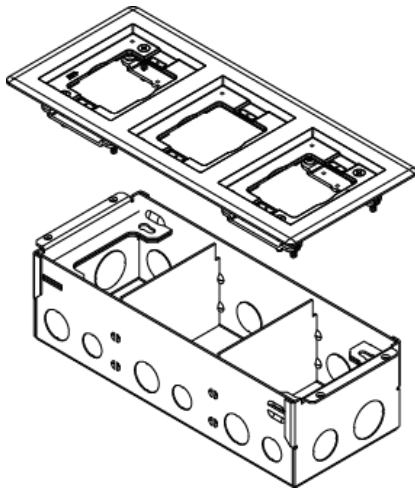

Wiremold
880W3838TCAL Series Two-Gang Steel Floor Box for Wood Floors
Part No. 880W3838TCAL

880W3 Floor Box with 838TCAL Brushed Aluminum Flange included. Flange can be used for tile or carpet applications. Order cover separately.

Features & Benefits

880W3 Floor Box with 838TCAL Brushed Aluminum Flange included. Flange can be used for tile or carpet applications. Order cover separately.

Specifications

General Info

Product Line	Wiremold	UPC Number	786564054627
Country Of Origin	Mexico	Construction	Assembled
Application Sector	Commercial	Standard	cULus Listed Metallic Outlet Boxes: File E2961 Guide QCIT. Meets Article 314.27(C) of NEC.
Type	Floor Box		