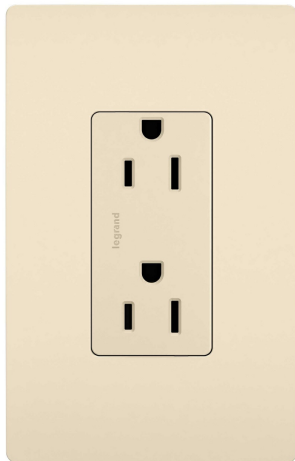

radiant Collection  
radiant® Tamper-Resistant Outlet, Light Almond  
Part No. 885TRLACC8

Take a step up from the standard. This tamper-resistant duplex outlet installs easily for the basic power every home needs, while elevating your space with the sleek, clean lines of radiant® for a sophisticated look. Made exclusively for use with screwless Wall Plates from the radiant® Collection, sold separately.