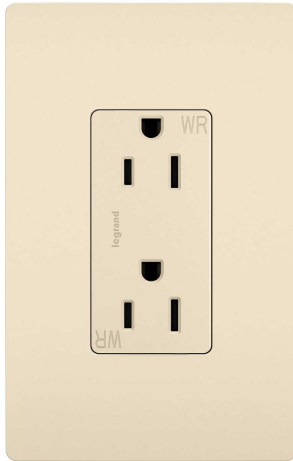

radiant Collection  
radiant® Outdoor Outlet, Light Almond  
Part No. 885TRWRLA

Take a step up from the standard, even outside. This weather-resistant\* outlet installs easily to bring power to your patio, pool area, porch or deck, while elevating your outdoor space with the sleek, clean lines of radiant® for a sophisticated look. Made exclusively for use with screwless Wall Plates from the radiant® Collection, sold separately.

## Features & Benefits

Replaces any standard outlet with ease, in as little as 10 minutes.

Features durable, high-impact resistant thermoplastic construction.

Complete the look with a sleek, screwless radiant® Wall Plate, and coordinate with other designer switches and outlets available from the radiant® Collection.