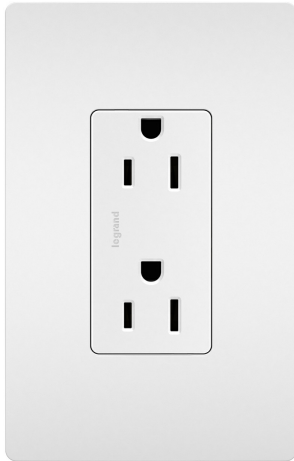

radiant Collection
radiant® Outlet, White
Part No. 885WCC21

Take a step up from the standard. This duplex outlet installs easily for the basic power every home needs, while elevating your space with the sleek, clean lines of radiant® for a sophisticated look. Made exclusively for use with screwless Wall Plates from the radiant® Collection, sold separately.

Features & Benefits

Replaces any standard outlet with ease, in as little as 10 minutes.

Features durable, high-impact resistant thermoplastic construction.

More color options available to fit any style, including finishes to match current hardware and lighting trends.

Complete the look with a sleek, screwless radiant® Wall Plate, and coordinate with other designer switches and outlets available from the radiant® Collection.

Specifications

General Info

Product Line	Pass & Seymour	Color	White
Country Of Origin	China	Number of Receptacles	2
Outlet Type	Indoor, Residential	Application Sector	Residential/Commercial
Warranty Type	1-Year Limited Warranty		