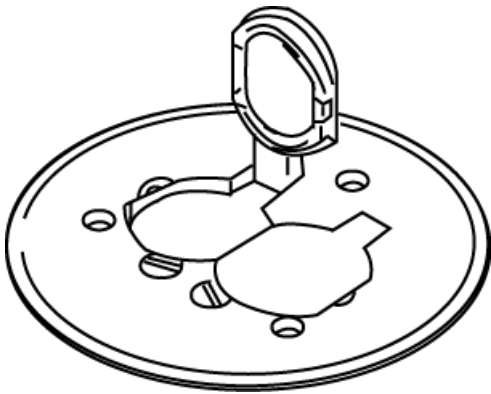

Wiremold  
Ratchet-Pro™ Series Round Brass Duplex Cover Plate  
Part No. 895

The Wiremold Ratchet-Pro™ brass duplex cover plate with flip lids, 5 1/2 inch (140mm) for carpet or tile installations. NOTE: All cover plates are furnished with gasket and three screws.

## Features & Benefits

The Wiremold Ratchet-Pro™ brass duplex cover plate with flip lids, 5 1/2 inch (140mm) for carpet or tile installations. NOTE: All cover plates are furnished with gasket and three screws.

### Dimensions

Product Width US	5.5 in	Product Weight US	1.07 lb
Product Volume US	7.56 cu in	Product Depth US	5.5 in
Product Height US	0.25 in		