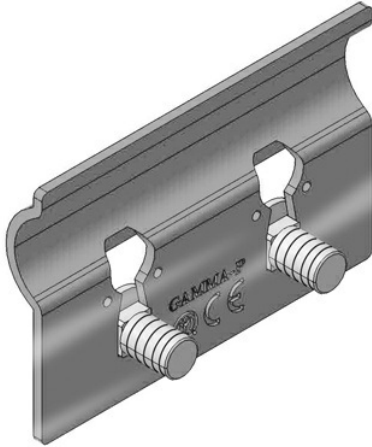

Cablofil  
Trough FAS SPLICE WHITE (2H)  
Part No. 960593

V-Trough cable tray keeps your cables protected and easy to manage. Its high-strength steel construction matches many European OEM specifications and is available in smaller sizes for control and instrumentation cabling. V-Trough is manufactured to exacting standards so that all components fit together perfectly, making installation a snap.

## Features & Benefits

Hardware included. M6x12mm square neck carriage bolt (zinc plated) and M6 serrated flange hex nut (zinc plated).

### Dimensions

Product Width US	2.75 in	Product Weight US	0.15 lb
Product Volume US	0.002 cu ft	Product Depth US	2.25 in
Product Height US	0.5 in		