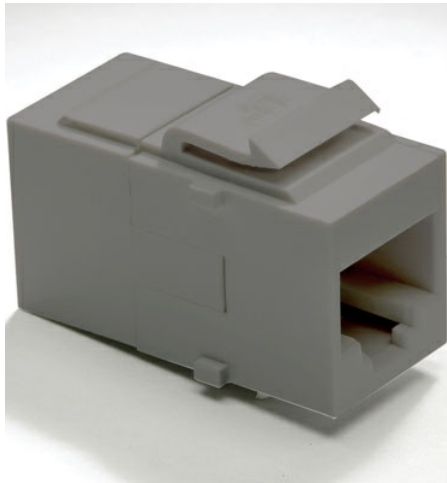

adorne Collection  
adorne® Cat 5e RJ45 Data/Phone Insert, Magnesium  
Part No. AC5ERJ45CM1

Keystone insert to support high-speed Cat 5e connections.

## Features & Benefits

Pair with a 1-Port, 2-Port, or 4-Port adorne frame for use in an adorne Wall Plate

Easy "1-for-1" installation lets you simply upgrade your existing inserts in just minutes

Innovative snap-in system makes installation fast and simple

Other colors available

Complete the look with a stunning, screwless adorne® Wall Plate, not included. Available in a range of contemporary colors and finishes. Coordinate with other designer switches & outlets

### Dimensions

Product Width US	1.2 in	Product Depth US	1.2 in
Product Height US	3.0 in		