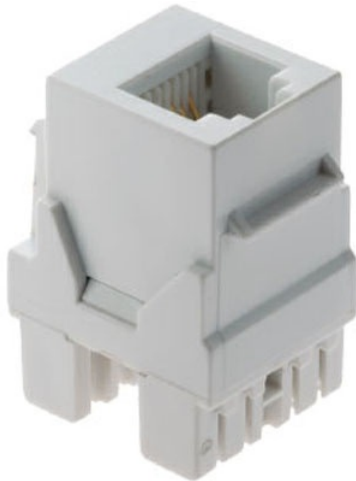

adorne Collection
adorne® RJ25 Phone Jack, Black
Part No. ACRJ25W1

Keystone insert to support up to three phone lines.

Features & Benefits

Pair with a 1-Port, 2-Port, or 4-Port adorne frame for use in an adorne Wall Plate

Innovative snap-in system makes installation fast and simple

Complete the look with a stunning, screwless adorne® Wall Plate, not included. Available in a range of contemporary colors and finishes. Coordinate with other designer switches & outlets

Easy "1-for-1" installation lets you simply upgrade your existing inserts in just minutes

Other colors available

Specifications

General Info

| | | | |
|-------------------|----------------|--------------------|------------------------|
| Product Line | Pass & Seymour | Color | White |
| Country Of Origin | China | Application Sector | Residential/Commercial |