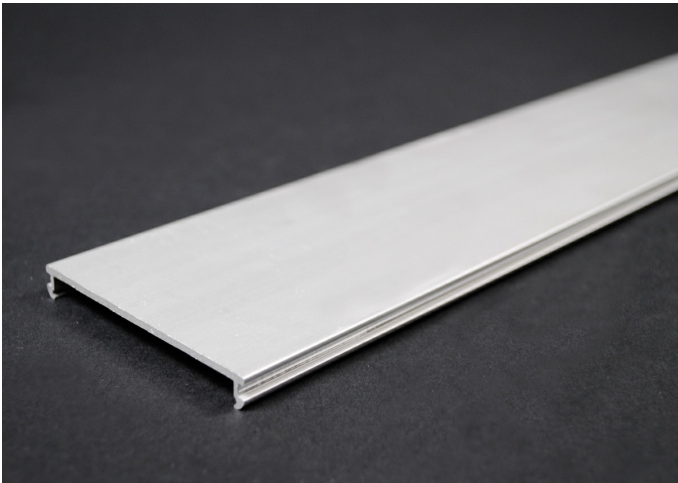

Wiremold
Wiremold AL3300 Series Raceway Cover
Part No. AL3300C-5

The Wiremold 3300 series aluminum raceway system meets the demands of today's commercial spaces, providing a compact, handsome and effective method of consolidating all power and communication cabling. In laboratories, healthcare facilities and upscale office locations, the divided aluminum raceway separates power and communication cabling and directs these services where required. The low-profile design can be installed as baseboard, surface mounted, or under laboratory reagent shelves. The two-piece raceway means wiring is always accessible and changes are easily accomplished at any time.

Features & Benefits

This product meets the material restrictions of RoHS

Specifications

General Info

Product Line	Wiremold	Color	Silver
UPC Number	786776189582	Country Of Origin	Mexico
Application Sector	Commercial	Standard	cULus Listed Surface Metal Raceway: File E4376: Guide RJBT/RJBT7
Type	Raceway		

Dimensions

Product Width US	60.0 in	Product Weight US	10.96 lb
Product Volume US	59.96 cu in	Product Depth US	0.38 in
Product Height US	2.63 in		

Listing Agencies / 3rd Party Agencies

cULus ListingNumber	E4376	cULus Listed	Yes
---------------------	-------	--------------	-----