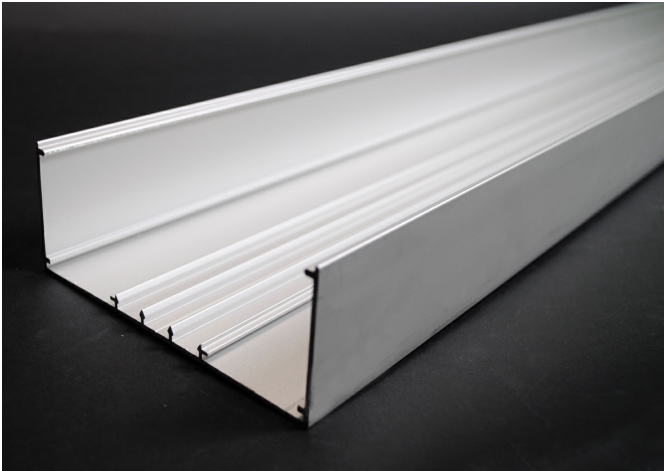

**Wiremold**  
**Wiremold AL5200 Series Large Multi-Channel Raceway Raceway Base**  
Part No. AL5200B-10

The Wiremold 5200 Series Aluminum Raceway is sleek, clean and attractive. Integrated into casework or lab furniture or installed as baseboard, these raceways distribute communication and power wiring while maintaining aesthetics. The satin anodized finish is designed for both good looks and easy service. The hi-tech appearance makes this raceway an attractive choice for contemporary spaces. The aluminum systems compliment the decor in commercial offices, laboratories, and healthcare facilities.

### Dimensions

Product Width US	120.0 in	Product Weight US	32.2 lb
Product Volume US	1200.0 cu in	Product Depth US	2.0 in
Product Height US	5.0 in		