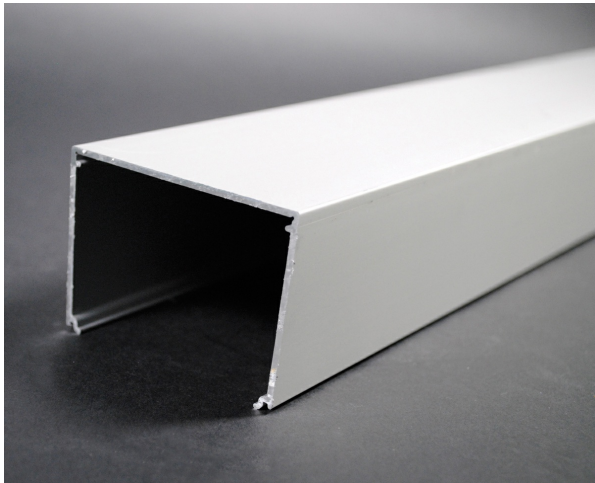

Wiremold
Wiremold ALA3800 Series Single Compartment Raceway Base
Part No. ALA3800B-10

The Wiremold ALA3800 Aluminum Raceway System meets the demands of commercial spaces, providing a handsome and effective method of directing power or communications services where required. The low-profile surface mounted raceway installs easily. The two-piece raceway means wiring is always accessible and changes are easily accomplished.

Features & Benefits

This product meets the material restrictions of RoHS

Specifications

General Info

Product Line	Wiremold	Color	Silver
UPC Number	786776189650	Country Of Origin	Mexico
Application Sector	Commercial	Standard	cULus Listed Surface Metal Raceway: File E4376: Guide RJBT/RJBT7
Type	Raceway		

Dimensions

Product Width US	120.0 in	Product Weight US	26.73 lb
Product Volume US	766.8 cu in	Product Depth US	2.13 in
Product Height US	3.0 in		

Listing Agencies / 3rd Party Agencies

cULus ListingNumber	E4376	cULus Listed	Yes
---------------------	-------	--------------	-----