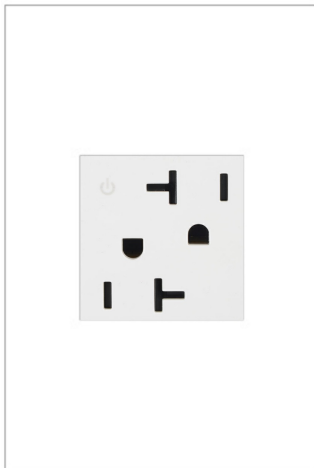

adorne Collection
adorne® 20A Tamper-Resistant Dual-Controlled Outlet, White
Part No. ARCD202W10

A modern upgrade for style, safety and energy management, this tamper-resistant, dual-controlled outlet from the adorne Collection installs easily in place of an existing outlet. Made exclusively for use with screwless Wall Plates from the adorne® Collection, sold separately.

Features & Benefits

For complete installation, device must be paired with an adorne® screwless Wall Plate (not included). Available in a range of contemporary colors and stunning finishes.

Independently cut power to either plug when not in use to conserve energy.

More color options available to fit any style, including finishes to match current hardware and lighting trends.

Installs in 15 minutes or less, fitting into an existing electrical box. No new wiring required for typical installation.

Product Line	Pass & Seymour	Color	White
Finish	Matte	Country Of Origin	China
Number of Receptacles	2	Outlet Type	Indoor, Residential, Tamper-Resistant
Application Sector	Residential	Standard	CULUS
Warranty Type	Limited Lifetime Warranty	Type	Outlet