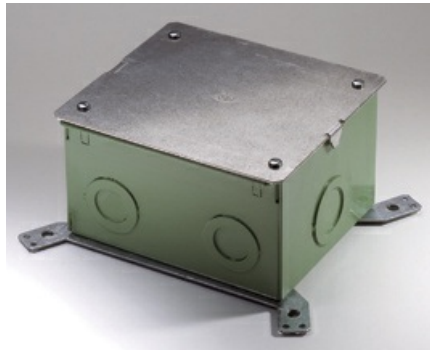

Wiremold
Evolution™ Series Furniture Feed On-Grade Floor Box
Part No. EFBFF-OG

Evolution™ Series Furniture Feed On-Grade Floor Box is for use in on-grade and above grade concrete floor applications. Box is provided with a protective, disposable cover that allows the box to be installed at any point in the construction process. Box is available with an epoxy coating for on-grade applications. Custom options are available upon request. For use with carpet, tile and wood covered floors. NOTE: Not designed for use with bare concrete or terrazzo floors.

Features & Benefits

This product meets the material restrictions of RoHS

Specifications

General Info

Product Line	Wiremold	Color	Green
UPC Number	786776176506	Country Of Origin	United States
Construction	Assembled	Application Sector	Commercial
Standard	cULus Listed Metallic Outlet Boxes: File E2961 Guide QCIT Meets Article 314.27(C) of NEC.	Type	Floor Box

Dimensions

Product Width US	6.63 in	Product Weight US	5.1 lb
Product Volume US	204.29 cu in	Product Depth US	7.25 in
Product Height US	4.25 in	Cubic Capacity	129 cu in

Listing Agencies / 3rd Party Agencies