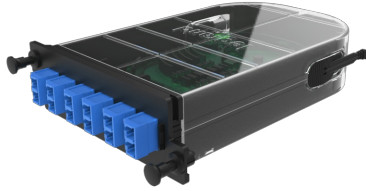

Ortronics
Infinium Core M4 Splice Cassette, 12 Ribbon Fiber, SC APC Duplex, SM, OS2
Part No. M4SAD12-09R1A1

Infinium M4 SC Splice Cassettes enable industry leading performance, fast field termination, and provide cable management within the housing. The Splice Cassettes are designed for use with Single-Mode (OS2) or Multimode (OM4/OM5) Fiber, Houses 12-24. Compatible with Infinium HD-E Rack Mount Fiber Enclosure with M4 Drawer Face.

Features & Benefits

Mounts from either the front or rear of the enclosure or panel

Tier 1 performance characteristics for insertion and return loss

Specifications

General Info

Product Line	Ortronics	UPC Number	662875027157
Country Of Origin	China		

Dimensions

Product Width US	4.19 in	Product Depth US	6.15 in
Product Height US	1.24 in		