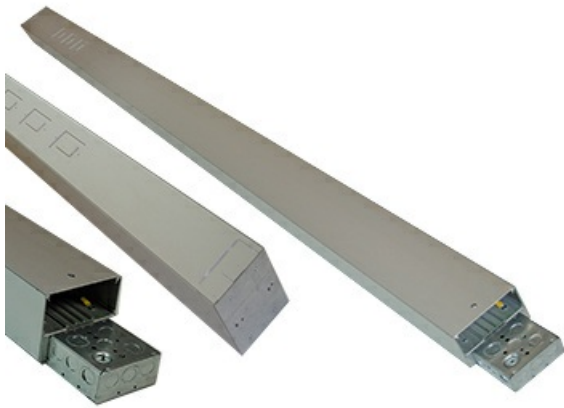

Wiremold
NP800 - Jumbo Power Poles
Part No. NP800C-15-2B

Two-compartment large capacity pole. Furnished unwired without outlets. Box ended with industry sized knockouts. Standard heights: 10' 2" (3.1m) (NP800C-10-2B), 12' 8" 3.9m) (NP800C-12-8B), 15' 2" (4.6m) (NP800C-15-2B)

Features & Benefits

Two-compartment large capacity pole. Furnished unwired without outlets. Box ended with industry sized knockouts. Standard heights: 10' 2" (3.1m) (NP800C-10-2B), 12' 8" 3.9m) (NP800C-12-8B), 15' 2" (4.6m) (NP800C-15-2B)