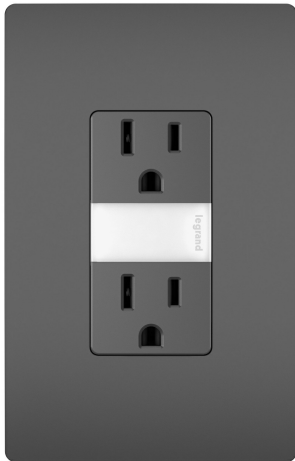

radiant Collection
radiant® 15A Tamper-Resistant Outlet with Night Light, Black
Part No. NTL885TRBKCC6

Perfect for adding a little light just where you need it, without sacrificing an outlet or dealing with unattractive plug-in models, this built-in night light from the radiant® Collection comes combined with a tamper-resistant outlet. A great upgrade for hallways and kids' bedrooms, it installs easily in place of a standard outlet and automatically comes on in the dark. With five adjustable light levels, you can easily set its brightness to meet your preferences or needs. Features the sleek, clean lines of radiant for a sophisticated touch. Made exclusively for use with screwless Wall Plates from the radiant® Collection, sold separately.

Features durable, high-impact resistant thermoplastic construction.

Complete the look with a sleek, screwless radiant® Wall Plate, and coordinate with other designer switches and outlets available from the radiant® Collection.