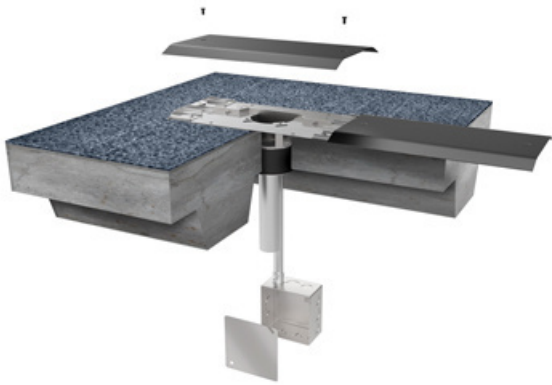

Wiremold
OFR Series Overfloor Raceway 3 Inch Poke-Thru Transition
Part No. OFRPT3

For bringing power, A/V, and data through abandoned Poke-Thru openings to open spaces. Will replace any 3" poke-thru.

Features & Benefits

For bringing power, A/V, and data through abandoned Poke-Thru openings to open spaces. Will replace any 3" poke-thru.

Specifications

General Info

Product Line	Wiremold	UPC Number	786776182248
Country Of Origin	United States	Application Sector	Commercial
Standard	cETLus Listed	Type	Raceway