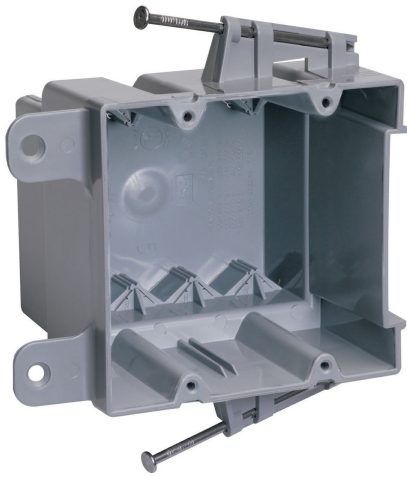

Pass and Seymour
Switch and Outlet Box
Part No. P235RAC

Two-Gang Switch and Outlet Box with captive mounting nails on each end and threaded mounting holes. It has four Auto/Clamps on each end. It is made with durable, impact-resistant thermoplastic. It is easy to install with a rectangular cutout. 100 pack.

Features & Benefits

Innovative extras that cut installation time.

Specifications

General Info

Product Line	Pass & Seymour	Color	Gray
Country Of Origin	United States	Construction	Thermoplastic
Standard	UL Listed		

Dimensions

Cubic Capacity	35 cu in
----------------	----------

Listing Agencies / 3rd Party Agencies

cULus ListingNumber	143222	cULus Listed	Yes
---------------------	--------	--------------	-----

Additional Information