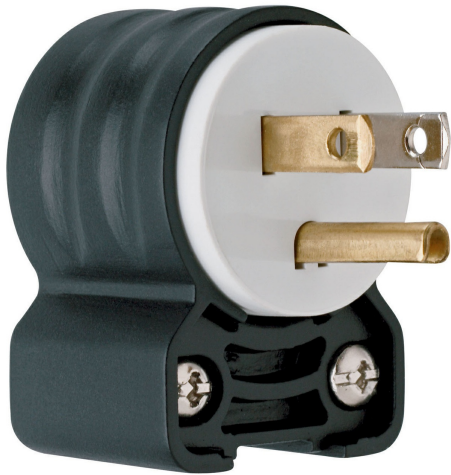

Pass and Seymour
Extra-Hard Use (EHU) Angled Devices - Plug, Black and White
Part No. PS5266SSAN

Straight Blade Plug 2-Pole 3-Wire 15A 125V Angle

Features & Benefits

Angle plugs and adapters both allow for 4-position face rotation.

Angle adapter (sold separately as catalog number EHU15AN) will accommodate all Pass & Seymour EHU-style Straight Blade plugs and connectors on a retrofit basis. Simply remove the straight handle body from the plug or connector face assembly, and replace with the angle adapter.

Tri-drive assembly and cord-grip screws are standard on all angle adapters.

For covering patents, see www.legrand.us/patents.

Specifications

General Info

Product Line	Pass & Seymour	Color	Black
Country Of Origin	Mexico	Standard	UL 498