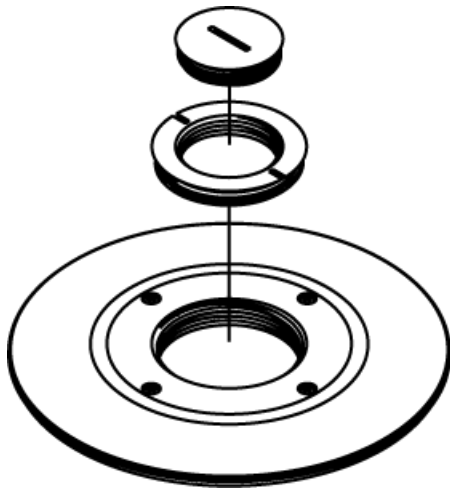

Wiremold
RC9AM2STC Single-Service Furniture-Feed Poke-Thru Device Cover Assembly
Part No. RC9CM2TCGY

Complete with combination 1 1/4" and 2" trade size threaded conduit openings and closure plugs. Must be used with a conduit connector (not included) at the adapter assembly plate to maintain fire classification. Finish flange/cover assembly available in gray (GY), black (BK), and brushed aluminum (AL). NOTE: Assembled with scrub water gasket. For use on tile or carpet floors. RC9AM2TC Series Poke-Thru Devices require a 3" (76mm) diameter hole. Not designed to work with bare concrete or terrazzo. Floor covering thickness 1/8" minimum.

Features & Benefits

Complete with combination 1 1/4" and 2" trade size threaded conduit openings and closure plugs. Must be used with a conduit connector (not included) at the adapter assembly plate to maintain fire classification. Finish flange/cover assembly available in gray (GY), black (BK), and brushed aluminum (AL). NOTE: Assembled with scrub water gasket. For use on tile or carpet floors. RC9AM2TC Series Poke-Thru Devices require a 3" (76mm) diameter hole. Not designed to work with bare concrete or terrazzo. Floor covering thickness 1/8" minimum.