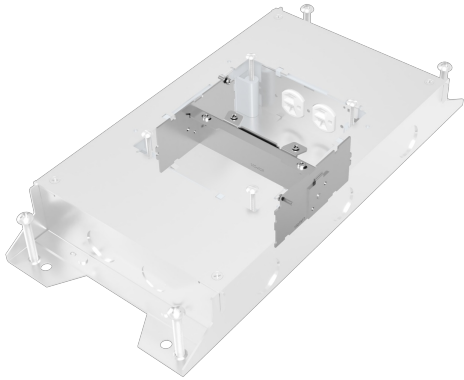

Wiremold
RFBA 2G & 4G Furniture Feed Barrier Kit
 Part No. RFBA24FF

Your go-to floor box just got better. Resource RFB Series Floor Boxes are designed for maximum efficiency throughout an entire building, bringing versatile recessed activations for power and data services to open space areas or directly to workstations. No matter what size you choose, components and accessories work across the entire line interchangeably. Simply mix-and-match as needed for your project. Improved wire and cable routing makes wire pulling much easier in adjacent compartments and around corners. Available in 2-, 4-, 6- and 10-gang models with a variety of covers, colors and profiles.* Installs in tile, stone, carpet, terrazzo, wood and polished concrete. Perfect for many applications, including schools, financial institutions, commercial office buildings, hospitality and residential.

Features & Benefits

Required for use with furniture feed covers

Covers sold separately

Dual service furniture feed: Power has 1" threaded screw plug and communication has a combination 1 1/4" and 2" screw plug

Works with both RFBA2 and RFBA4 floor boxes

Specifications

General Info

Product Line	Wiremold	Color	Gray
Finish	Pre-Galvanized	UPC Number	786564105770
Country Of Origin	United States	Application Sector	Commercial
Standard	UL514		