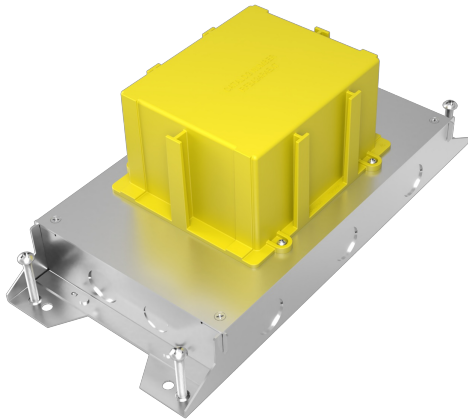

Wiremold
RFBA Four-Inch Extension Ring
Part No. RFBA24R4EXT

Your go-to floor box just got better. Resource RFB Series Floor Boxes are designed for maximum efficiency throughout an entire building, bringing versatile recessed activations for power and data services to open space areas or directly to workstations. No matter what size you choose, components and accessories work across the entire line interchangeably. Simply mix-and-match as needed for your project. Improved wire and cable routing makes wire pulling much easier in adjacent compartments and around corners. Available in 2-, 4-, 6- and 10-gang models with a variety of covers, colors and profiles.* Installs in tile, stone, carpet, terrazzo, wood and polished concrete. Perfect for many applications, including schools, financial institutions, commercial office buildings, hospitality and residential.

Features & Benefits

Allows for deeper pours

High visibility yellow

Height adjustment up to 4 inches

Specifications

General Info

Product Line	Wiremold	Color	Yellow
UPC Number	786564105534	Country Of Origin	United States
Application Sector	Commercial	Standard	cULus Listed Metallic Outlet Boxes: File E2961 Guide QCIT Meets Article 314.27(C) of NEC.

Type Floor Box

Dimensions

Product Depth US 4.19 in Product Height US 6.76 in

Listing Agencies / 3rd Party Agencies

cULus ListingNumber	QCIT	cULus Listed	Yes
---------------------	------	--------------	-----