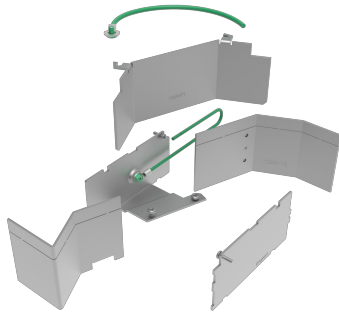

**Wiremold**  
**RFBA Round Furniture Feed Kit**  
Part No. RFBAC24FF

Your go-to floor box just got better. Resource RFB Series Floor Boxes are designed for maximum efficiency throughout an entire building, bringing versatile recessed activations for power and data services to open space areas or directly to workstations. No matter what size you choose, components and accessories work across the entire line interchangeably. Simply mix-and-match as needed for your project. Improved wire and cable routing makes wire pulling much easier in adjacent compartments and around corners. Available in 2-, 4-, 6- and 10-gang models with a variety of covers, colors and profiles.\* Installs in tile, stone, carpet, terrazzo, wood and polished concrete. Perfect for many applications, including schools, financial institutions, commercial office buildings, hospitality and residential.

## Features & Benefits

Dual service furniture feed

Works with both RFBA2 and RFBA4 round floor boxes

Furniture Feed Cover available in 6 different colors/finishes (black, gray, satin brass, bronze, satin nickel, brushed aluminum)