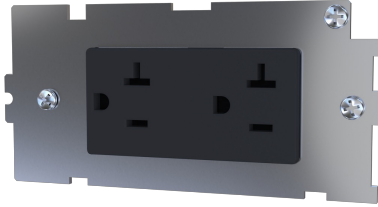

Wiremold
20Amp Device Plate With Tamper Resistant Decorator Plugtail Receptacle Black
Part No. RFBADDEC20TRBK

Your go-to floor box just got better. RFBA Series Floor Boxes are designed for maximum efficiency throughout an entire building, bringing versatile recessed activations for power and data services to open space areas or directly to workstations. No matter what size you choose, components and accessories work across the entire line interchangeably. Simply mix and match as needed for your project. Improved wire and cable routing makes wire pulling much easier in adjacent compartments and around corners. Available in 2-, 4-, 6- and 10-gang models with a variety of covers, colors and profiles.* Installs in tile, stone, carpet, terrazzo, wood and polished concrete. Perfect for many applications, including schools, financial institutions, commercial office buildings, hospitality and residential.

Features & Benefits

Receptacle is pre-installed for quick installation.

Tamper-resistant Plug-Tail receptacles to meet local codes.

One screw device plate for easy installation.

Specifications

General Info

Product Line	Wiremold	Replaced by Part Number	
UPC Number	786564109495	Country Of Origin	United States

Dimensions

Product Width US	2.25 in	Product Weight US	0.4 lb
Product Height US	2.25 in	Product Length US	7.0 in