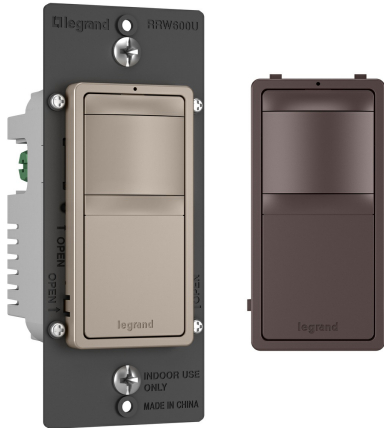

radiant Collection
radiant® Single Pole 3-Way Occupancy Sensor, Dark Bronze
Part No. RRW600UBCCCV4

Simplify control while saving energy, with the radiant® Occupancy Sensor. Automatically turning the light on when someone enters a room, and shutting it off when the room is empty, this sensor includes an adjustable timed delay for shut off, as well as additional settings for more flexible control. Part of the radiant® Collection, it features clean lines and smooth paddle action for a sophisticated touch. Made exclusively for use with screwless Wall Plates from the radiant® Collection, sold separately.

Features & Benefits

Simplify control while saving energy, with the radiant® Occupancy Sensor. Automatically turning the light on when someone enters a room, and shutting it off when the room is empty, this sensor includes an adjustable timed delay for shut off, as well as additional settings for more flexible control. Part of the radiant® Collection, it features clean lines and smooth paddle action for a sophisticated touch. Made exclusively for use with screwless Wall Plates from the radiant® Collection, sold separately.

Turn the light on when you enter, and let it turn itself off automatically after you leave for true convenience.

Features an adjustable time delay, letting you set the automatic shut-off after a specified window of time. Delay settings range from 30 seconds to 20 minutes after the room is vacated.

Installs easily in place of a standard light or fan (single-pole) switch. No neutral wire required.

Locator light illuminates when switch is off, emitting a soft glow to help you find it in the dark.

More color options available to fit any style, including finishes to match current hardware and lighting trends.