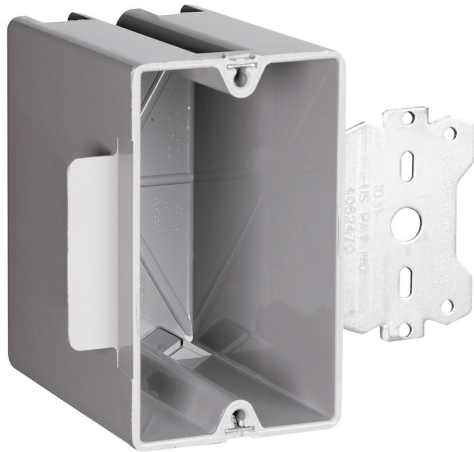

**Pass and Seymour**  
**Deep Wood and Steel Stud Bracket Box with Quick/Click**  
Part No. S122S50

Single-Gang, Deep Bracket Box for Wood and Steel Studs with Quick/Click Entries. 3/8-inch offset for wood and steel stud mounting. For use with 3/8-inch to 5/8-inch wallboard. 100 pack.

## Features & Benefits

Quick/Click feature offers fast and dependable installation of devices (single, two, Unique offset tab assures proper alignment three, and four gang) to wall face.

Available with 3/8 inch offsets.

Can be used for steel or wooden studs.

Can be installed on steel studs with most standard crimping tools in addition to CT1 Crimping Tool.

Molded of high-impact thermoplastic.

### General Info

Product Line	Pass & Seymour	Color	Gray
Country Of Origin	United States	Application Sector	Residential/Commercial
Standard	UL listed		