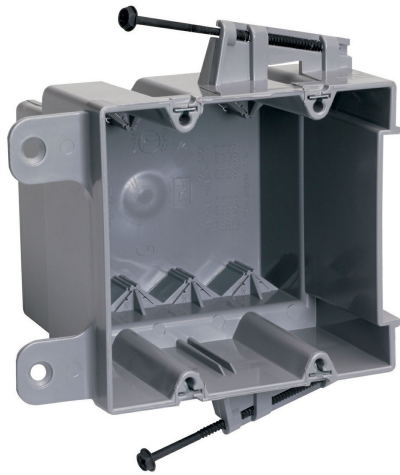

Pass and Seymour
Screw Mount Steel Stud Box with Quick/Click
Part No. S235RACS

Double Gang, Screw Mount Steel Stud Box with Captive Combo Head Self-Tapping Mount Screws on Each End. Four Auto/Clamps on Each End. 50 pack.

Features & Benefits

Available in single, single deep, two, three and four gang, and 4 inch round ceiling boxes.

Single gang include Quick/Entry feature.

Screws have combination Hex/Phillips washer heads.

Can be used for steel, aluminum, or wood studs.

Locator ribs ensure proper alignment on stud and proper offset depth.

All multi-gang and ceiling boxes include exclusive Auto/Clamp feature.

Specially designed drill point rapidly penetrates medium gauge steel studs.

Quick/Click feature on wall boxes offers fast and dependable installation of devices.

Molded of high-impact thermoplastic.

Specifications

General Info

Product Line	Pass & Seymour	Color	Gray
Country Of Origin	United States	Standard	Residential/Commercial