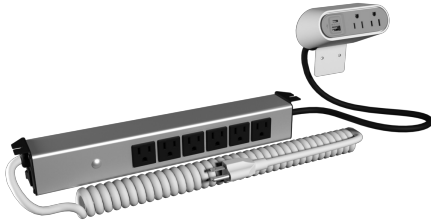

Wiremold  
Sit Stand Desk Power  
Part No. SS266WH

Power for both above and below sit stand desks.

## Features & Benefits

Two units. One system: Includes one plug-in outlet center, one Desktop Power Center Slim and one 6' coiled cord to power everything at the desk.

Works with a range of desk heights:  
Compatible with all standard sit/stand desk height ranges.

Mounting options: Simple and flexible installation with options for horizontal and vertical applications.

Comes with cable management:  
Includes four cable ties for convenient cord mounting.

Multiple power and charging configurations: Two versions available with reliable power and charging: 1) three tamper-resistant power outlets and two USB charging ports, and 2) two tamper-resistant power outlets and two USB charging ports. 3.1A USB charging ports and 15A power outlets on both models.