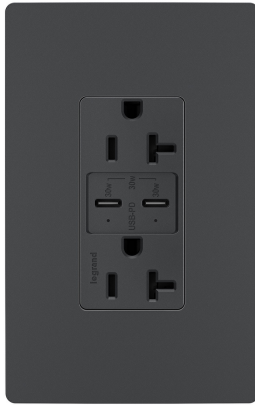

radiant Collection  
**radiant® 20A Tamper Resistant Ultra Fast PLUS Power Delivery USB Type C/C Outlet, Graphite**  
 Part No. TR20USBPDG

20A Tamper-Resistant Ultra Fast PLUS Power Delivery USB Type CC Outlet Made exclusively for use with screwless Wall Plates from the radiant® Collection, sold separately.

## Features & Benefits

Charge the latest devices up to 2X as fast, thanks to the industry-leading 6.0A of our Ultra-Fast line and a whopping 30W of power courtesy of advanced Power Delivery

Built for intelligent charging, the outlet detects and delivers the precise amount of power needed to maximize charging speeds

Provides fast and convenient built-in charging through two future-proof USB Type-C ports, accommodating new and upcoming devices without an adapter

Helpful indicator light lets you see charging status at a glance. Light glows yellow while charging is in progress, and shows green once the device battery is sufficiently charged