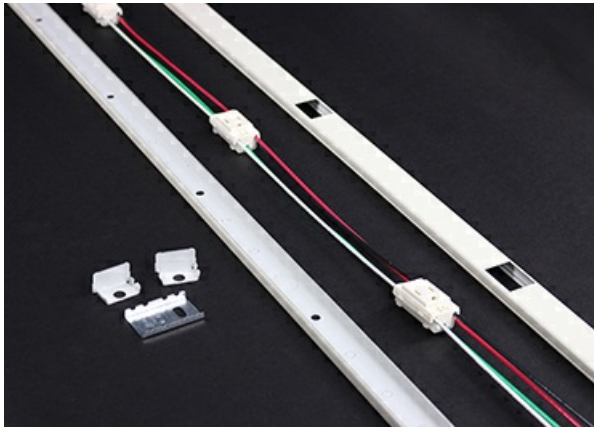

Wiremold
20GB12 Steel Plugmold® Multioutlet System
Part No. V20GB12

6' Plugmold Multioutlet System with 8 single outlets 12 inches apart, GB

Features & Benefits

Steel Raceway. Provides superior strength for any dry location installation.

Available in Ivory ScuffCoat or gray baked enamel finish. The durable ScuffCoat provides a durable, scratch-resistant finish while the gray baked enamel compliments the décor or can be painted.

Single-and-dual-gang boxes. Wire devices into the raceway system or protect a Plugmold® strip with a surge or GFCI device.

Single, alternating circuit, and isolated ground receptacles. Meets virtually any job requirement.

Snapicoil harnesses of prewired receptacles in 48' and 50'. Eliminates multiple splicing, speeding up installation on long runs.

Factory wired Plugmold® sections available in 3', 5', and 6' lengths with 15A receptacles installed in cover. Ideal for short runs requiring additional outlets in electrically busy areas.

Choice of receptacle spacing. Center spacing between receptacles of 6", 9", 12", and 18".