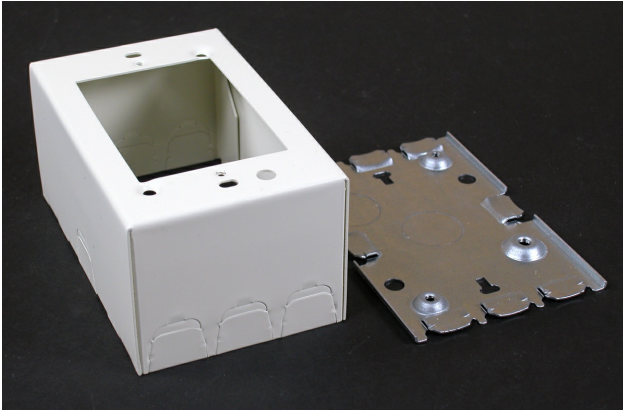

Wiremold
Wiremold 500/700 Series Single-Gang Shallow Switch and Receptacle Box Fitting, Ivory
Part No. V5747

Wiremold 500 Series and 700 Series raceways are ideal for surface mounting small amounts of electrical wiring or communication cables. These rugged raceways offer a low profile appearance which blend with any decor. Available in our exclusive ScuffCoat finish.

Features & Benefits

This product meets the material restrictions of RoHS

Specifications

General Info

Product Line	Wiremold	Color	Ivory
UPC Number	786776070521	Country Of Origin	United States
Application Sector	Commercial	Standard	cULus Listed Surface Metal Raceway: File E41751: Guide RJPR
Type	Raceway		

Dimensions

Product Width US	4.75 in	Product Weight US	0.46 lb
Product Volume US	21.38 cu in	Product Depth US	1.5 in
Product Height US	3.0 in		

Buy American Act Compliance

NAFTA	Yes		
-------	-----	--	--

Additional Information