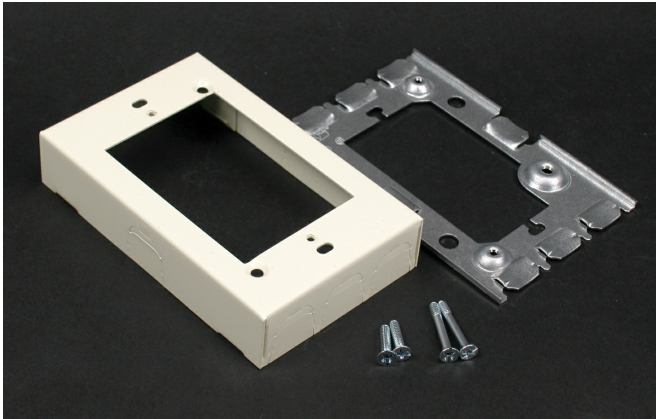

Wiremold
Wiremold 500/700 Series Single-Gang Flush Type Extension Adapter Fitting, Ivory
Part No. V5751

Wiremold 500 Series and 700 Series raceways are ideal for surface mounting small amounts of electrical wiring or communication cables. These rugged raceways offer a low profile appearance which blend with any decor. Available in our exclusive ScuffCoat finish.

Features & Benefits

This product meets the material restrictions of RoHS

Specifications

General Info

Product Line	Wiremold	Color	Ivory
UPC Number	786776070590	Application Sector	Commercial
Standard	cULus Listed Surface Metal Raceway: File E41751: Guide RJPR	Type	Raceway

Dimensions

Product Width US	4.75 in	Product Weight US	0.35 lb
Product Volume US	14.25 cu in	Product Depth US	1.0 in
Product Height US	3.0 in		

Listing Agencies / 3rd Party Agencies

cULus Listed	Yes
--------------	-----