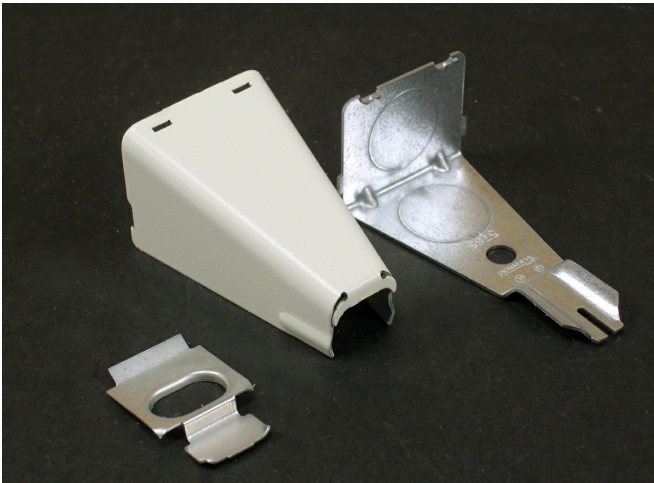

Wiremold  
Wiremold 500/700 Series Combination Connector Fitting, Ivory  
Part No. V5785

Wiremold 500 Series and 700 Series raceways are ideal for surface mounting small amounts of electrical wiring or communication cables. These rugged raceways offer a low profile appearance which blend with any decor. Available in our exclusive ScuffCoat finish.

## Features & Benefits

For connecting raceway, without offsetting, to any 3 1/4" (83mm) or 4" (102mm) outlet box mounted on the surface with a KO for 1/2" (12.7mm) conduit.

### Dimensions

Product Width US	1.63 in	Product Weight US	0.13 lb
Product Volume US	6.75 cu in	Product Depth US	1.38 in
Product Height US	3.0 in		