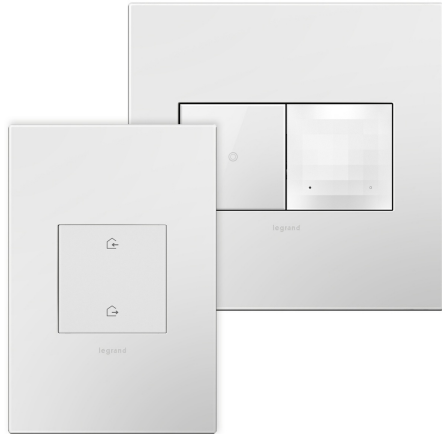

adorne Collection  
adorne® Smart Switch With Netatmo Starter Kit, White  
Part No. WNAH10KITW1

The smartest way to take control of lights and power, optimized for whole home use. Smart Lighting lets you set the exact lighting you need, from anywhere, adding safety and convenience to your home. And delivering it all with unprecedented range and reliability, adorne® with Netatmo leverages leading Netatmo technology to provide an ideal solution for larger homes with many smart products. This starter kit comes with a Smart Surface-Mount Gateway to establish the robust and dedicated mesh network, a Smart Switch and a Home/Away Wireless Smart Switch.

## Features & Benefits

The foundation of the adorne with Netatmo solution, the in-wall Gateway easily replaces an existing switch or outlet to provide a discreet hub for a home's smart lighting control.

### General Info

Product Line	Pass & Seymour	Color	White
Finish	Matte	Country Of Origin	China
Features	Smart Lighting, Wireless, With Netatmo	Switch Type	Touch
Number of Switches	1	Works With	Amazon Alexa, Apple Home Kit, Google Assistant