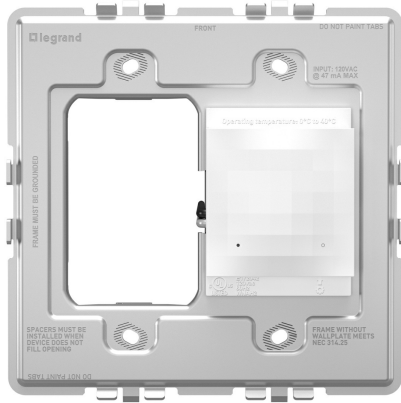

adorne Collection
adorne® Smart Surface-Mount Gateway with Netatmo, White
Part No. WNAH2W1

The smartest way to take control of lights and power, optimized for whole home use. Smart Lighting lets you set the exact lighting you need, from anywhere, adding safety and convenience to your home. And delivering it all with unprecedented range and reliability, adorne® with Netatmo leverages leading Netatmo technology to provide an ideal solution for larger homes with many smart products. Start with the Smart Gateway to establish a robust and dedicated mesh network, then add smart switches, dimmers and outlets to build a solution that perfectly fits a home's unique space and needs. Options even include wireless smart switches and dimmers for easily adding 3-way control.

Features & Benefits

The foundation of an adorne with Netatmo solution, the surface-mount Gateway is cleverly designed to install easily beside an existing single-gang switch or outlet, no back box or network wiring required.