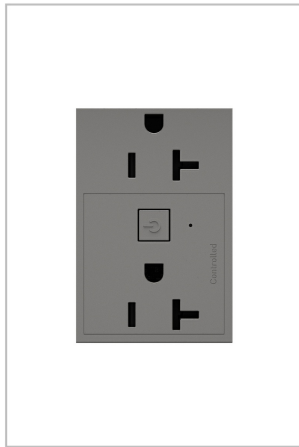

adorne Collection
adorne® 20A Smart Outlet with Netatmo, Plus-Size, Magnesium
Part No. WNAR203M1

With this 20A smart outlet, take control lamps or small appliances from anywhere. (One outlet is app-controlled, the other is always on.) Monitor and manage energy usage through the app to reduce utility cost and waste. Part of the adorne® with Netatmo solution.

Made exclusively for use with screwless Wall Plates from the adorne® Collection, sold separately.

Features & Benefits

Smart Gateway REQUIRED.

Installs easily in place of an existing 20A outlet. Can be wired to extend control to all outlets downstream or load-side. One outlet is app-controlled, the other is always on.