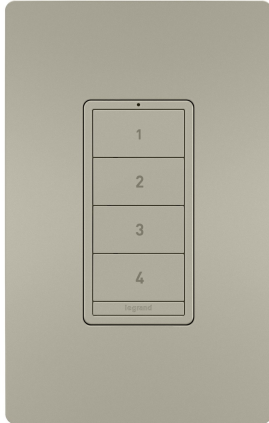

radiant Collection  
**radiant® Wireless Smart Scene Controller with Netatmo, Nickel**  
 Part No. WNRCB40NI

Smart Lighting lets you set the exact lighting you need, from anywhere, adding safety and convenience to your home. And delivering it all with unprecedented range and reliability, radiant® with Netatmo leverages leading Netatmo technology to provide an ideal solution for larger homes with many smart products. Start with the Smart Gateway to establish a robust and dedicated mesh network, then add smart switches, dimmers and outlets to build a solution that perfectly fits a home's unique space and needs. Use this battery-operated smart scene switch to control up to four full lighting scenes with one touch. Add to any wall, no wires or tools needed, then create your scenes easily within the app. A great addition for living rooms, dens and more, the switch makes it simple to quickly set the perfect lighting for a movie or game night. Made exclusively for use with screwless Wall Plates from the radiant® Collection, sold separately.

## Features & Benefits

Smart Gateway REQUIRED

Enjoy one-touch control of four lighting scenes (not including Home/Away and Wake/Sleep). Easily create and manage scenes from your smartphone or tablet using the Legrand Home + Control app

### General Info

Product Line	Pass & Seymour	Replaced by Part Number	
Color	Nickel	Finish	Frosted
Country Of Origin	China	Features	Wireless, With Netatmo
Wall Plate Color	Nickel	Works With	Amazon Alexa, Apple Home Kit, Google Assistant

### Dimensions

---

Product Width US	3.15 in	Product Height US	4.96 in
------------------	---------	-------------------	---------

---