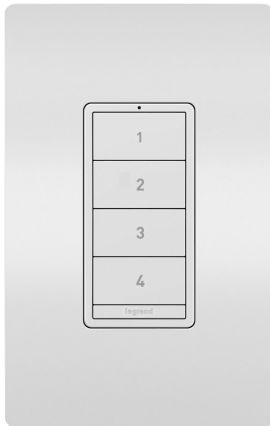

radiant Collection
radiant® Wireless Smart Scene Controller with Netatmo, White
 Part No. WNRCB40WH

Smart Lighting lets you set the exact lighting you need, from anywhere, adding safety and convenience to your home. And delivering it all with unprecedented range and reliability, radiant® with Netatmo leverages leading Netatmo technology to provide an ideal solution for larger homes with many smart products. Start with the Smart Gateway to establish a robust and dedicated mesh network, then add smart switches, dimmers and outlets to build a solution that perfectly fits a home's unique space and needs. Use this battery-operated smart scene switch to control up to four full lighting scenes with one touch. Add to any wall, no wires or tools needed, then create your scenes easily within the app. A great addition for living rooms, dens and more, the switch makes it simple to quickly set the perfect lighting for a movie or game night. Made exclusively for use with screwless Wall Plates from the radiant® Collection, sold separately.

Features & Benefits

Smart Gateway REQUIRED

Enjoy one-touch control of four lighting scenes (not including Home/Away and Wake/Sleep). Easily create and manage scenes from your smartphone or tablet using the Legrand Home + Control app

Specifications

General Info

Product Line	Pass & Seymour	Color	White
Finish	Matte	Country Of Origin	China
Features	Wireless, With Netatmo	Wall Plate Color	White
Works With	Amazon Alexa, Apple Home Kit, Google Assistant	Application Sector	Residential/Commercial