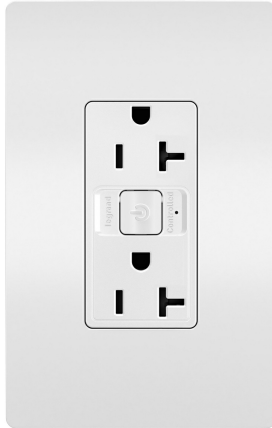

radiant Collection  
radiant® Smart 20A Outlet with Netatmo, White  
Part No. WNRR20WH

With this 20A smart outlet, take control lamps or small appliances from anywhere. (One outlet is app-controlled, the other is always on.) Monitor and manage energy usage through the app to reduce utility cost and waste. Part of the radiant® with Netatmo solution. Smart Lighting lets you control lights and power, from anywhere, adding safety and convenience to your home. And delivering it all with unprecedented range and reliability, radiant® with Netatmo leverages leading Netatmo technology to provide an ideal solution for larger homes with many smart products. Start with the Smart Gateway to establish a robust and dedicated mesh network, then add smart switches, dimmers and outlets to build a solution that perfectly fits a home's unique space and needs. Options even include wireless smart switches and dimmers for easily adding 3-way control. Screwless Wall Plates from the radiant® Collection included.

## Features & Benefits

Smart Gateway REQUIRED.

Installs easily in place of an existing 20A outlet. Can be wired to extend control to all outlets downstream or load-side. One outlet is app-controlled, the other is always on.